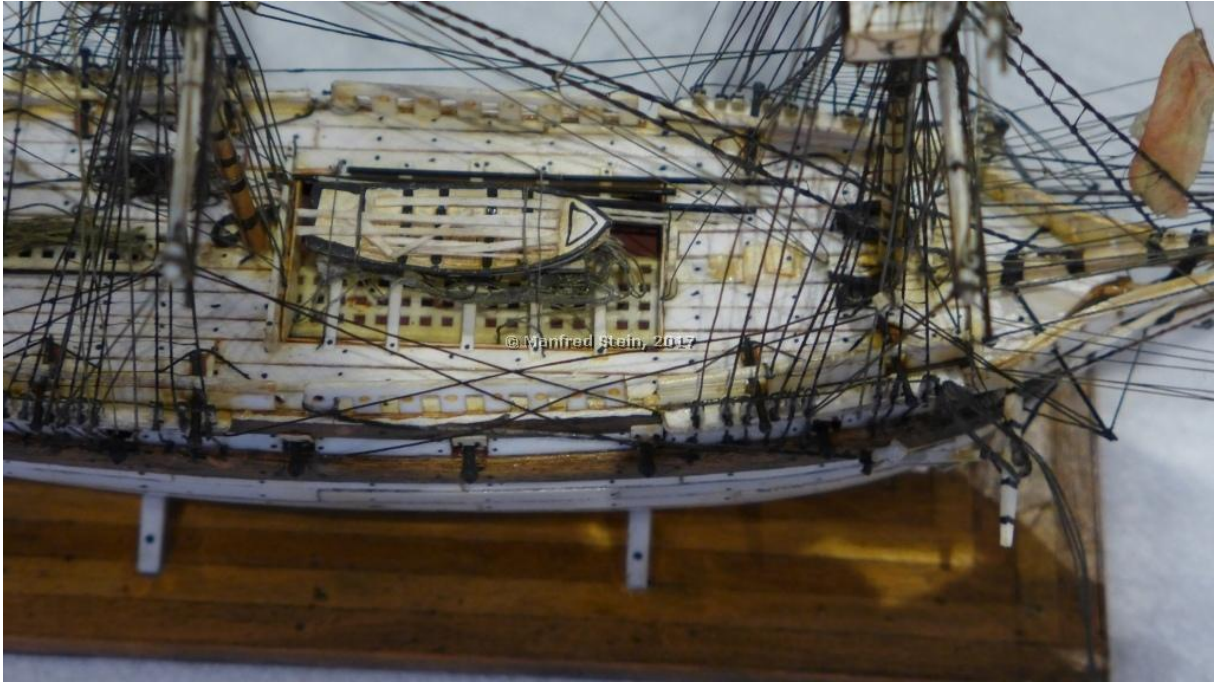

A Private collector in Hamburg

The Bone Ship Model measures 36 x 10 x 26.5 cm. 26 guns are mounted in the gun deck, and on the forecastle, quarterdeck.

© Manfred Stein, 2017

© Manfred Stein, 2017