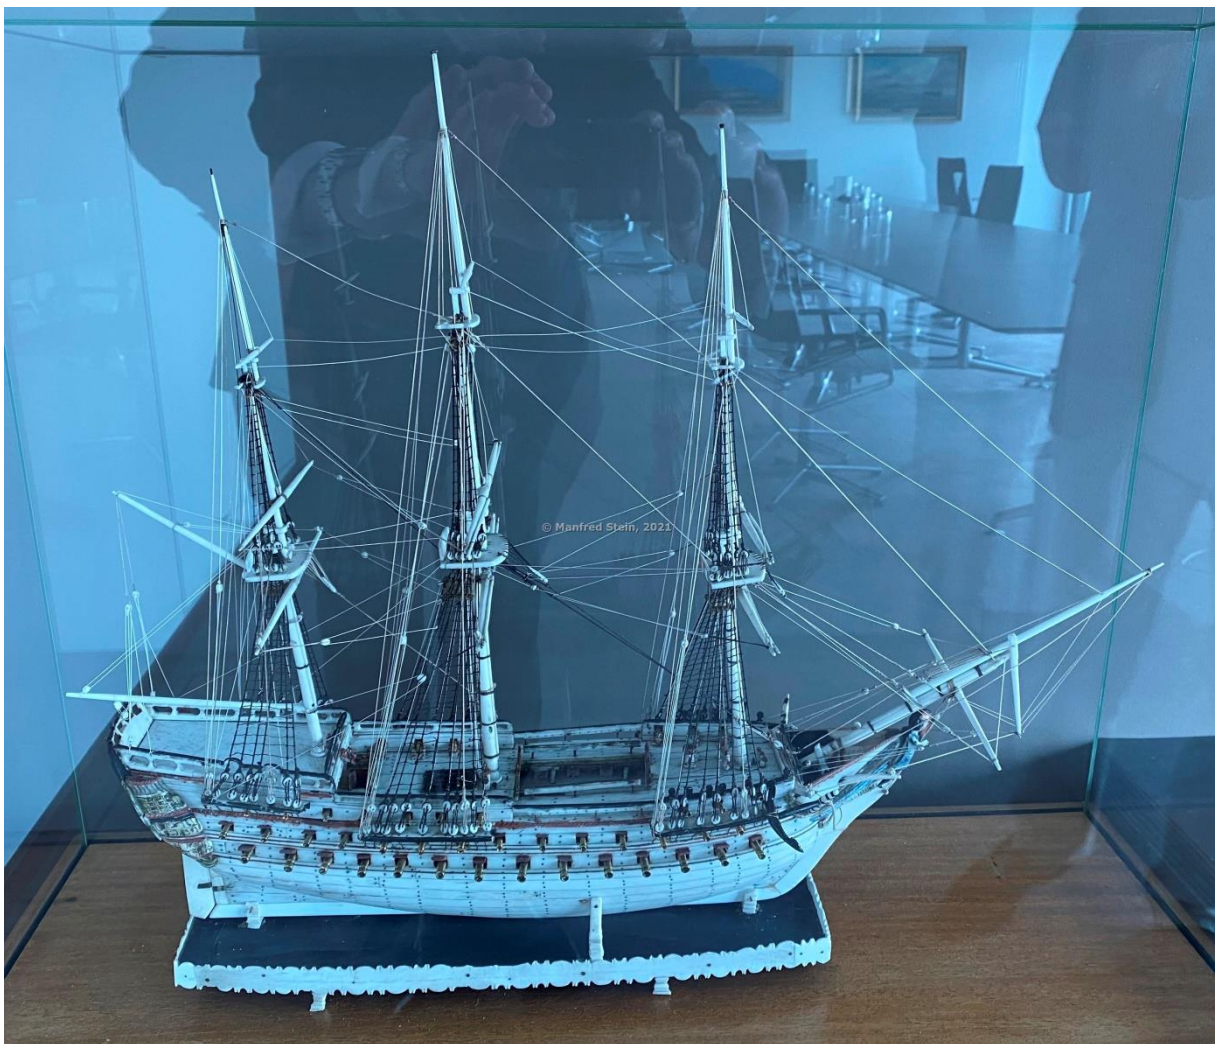

Bone Ship Model of the French ship of the line JUPITER in Hamburg

In the meeting room of a big company in Hamburg, there is the Bone Ship Model of the French ship of the line JUPITER. JUPITER was a *Téméraire* class 74-gun ship of the line of the French Navy.

It would appear that the Bone Ship Model has undergone major restoration, especially the rigging looks quite new.

The armament¹ of the ship was: Lower gundeck 28 x 36-pounder long guns, upper gundeck 30 x 18-pounder long guns, on the Forecastle and Quarter deck 16 x 8-pounder long guns, 4 x 36-pounder carronades.

¹ [French ship Jupiter \(1789\) - Wikipedia](#)

Gunports in the counter (with guns)

It is quite unusual that POW bone ship models show armament in the counter. Normally, the port holes are empty, or the pull cords for the gun retraction mechanism are mounted.